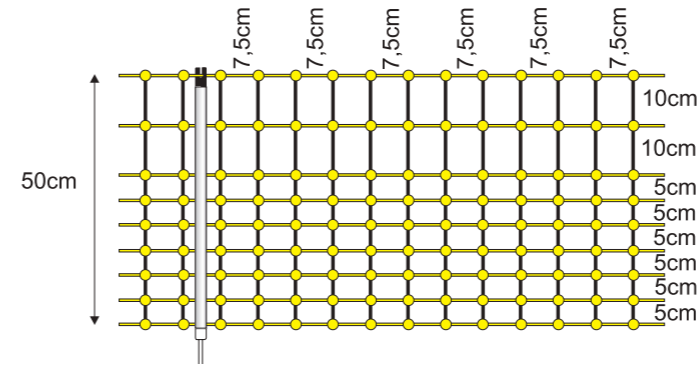

Cinta TURBOMAX (200m)
Fita TURBOMAX (200m)

T12
Cod. 91530

T20
Cod. 91531

T40
Cod. 91532

Cinta FARMER (200m)
Fita FARMER (200m)

T 10
Cod. 91527

T 20
Cod. 91528

T 40
Cod. 91529

Malla eléctrica conejos 0,50 x 50m
Malha elétrica coelhos 0,50 x 50m