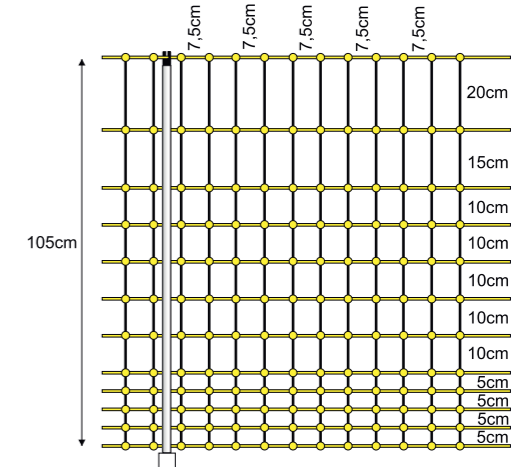

Malla eléctrica aves 1,05 x 50m
Malha elétrica aves 1,05x50m